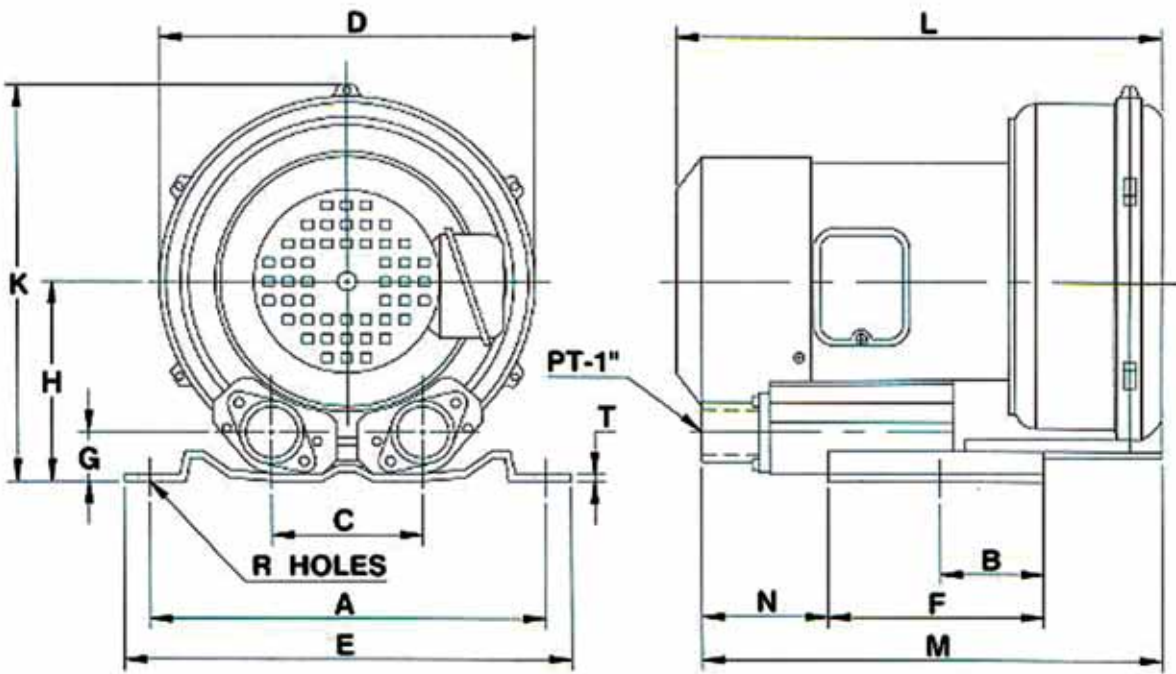

Dimensions <0.2 KW>

mm

A	B	C	D	E	F	G	H	K	L	M	N	R	T
165	50	71	200	186	100	38	108	215	210	202	70	12	2.5

50Hz

60Hz

Pressure —
Vacuum —

Pressure —
Vacuum —