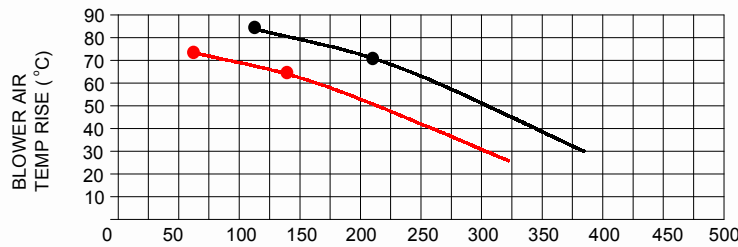

RT-5500/RT-7500

| Type | Number | RH!)) \$\$# | RH!+) \$\$# |
|---------------------------------|--------|-----------------|-----------------|
| Phase | | 3 | 3 |
| Output Kw | 50Hz | 5.5 | 7.5 |
| | 60Hz | 6.3 | 8.6 |
| Voltage V | 50Hz | 220-240/380-415 | 220-240/380-415 |
| | 60Hz | 220-240/380-415 | 220-240/380-415 |
| Current Amp | 50Hz | 21/12 | 27/15.6 |
| | 60Hz | 26.5/15.3 | 34/19.6 |
| Vacuum mbar | 50Hz | 270 | 300 |
| | 60Hz | 290 | 350 |
| Pressure mbar | 50Hz | 300 | 400 |
| | 60Hz | 290 | 400 |
| Air Flow m ³ /min | 50Hz | 9.2 | 9.2 |
| | 60Hz | 10.9 | 10.9 |
| Insulation Class | | H | H |

RT-5500/3 & RT-7500/3 series (Blowing)

50Hz _____

60Hz _____

The technical data is based on 1 bar (abs.) free atmosphere and 20° C with Inlet air density 1.2kg/m³, includes 10% variance.

RT-5500/3 & RT-7500/3 series (Suction)

50Hz —————

60Hz —————

The technical data is based on 1 bar (abs.) free atmosphere and 20° Cwith Inlet air density 1.2kg/m³,includes 10%variance.

Drawing name : RT-5500 & RT-7500

Airtec Air Systems Ltd

Valley House, Lees Road, Mossley, OL5 0PG, UK