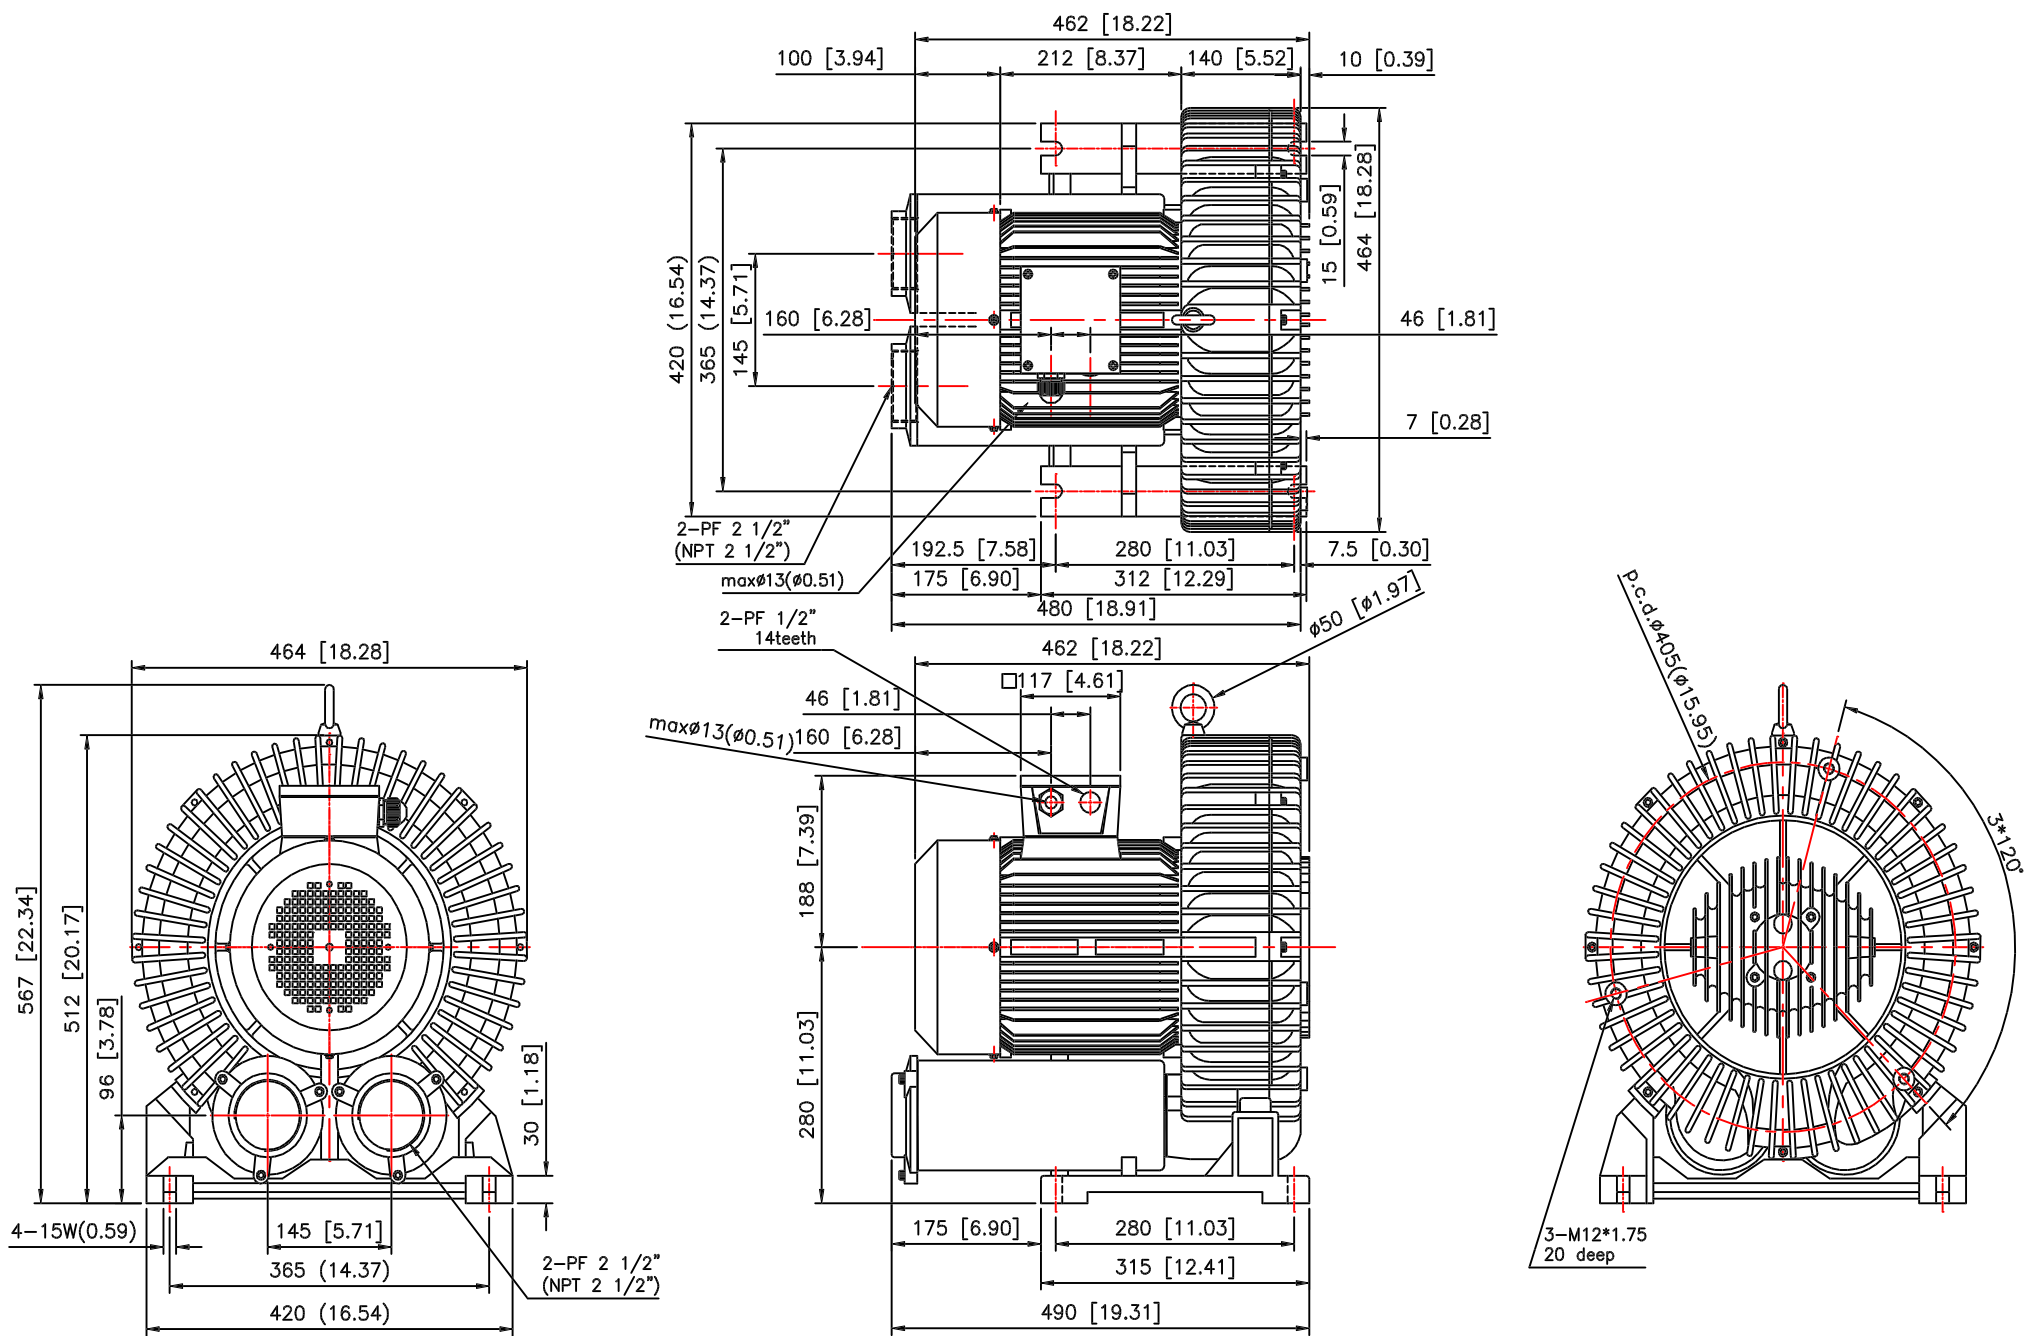

50Hz —————

60Hz —————

The technical data is based on 1 bar (abs.) free atmosphere and 20° Cwith Inlet air density 1.2kg/m³,includes 10%variance.

Drawing name : RT-5500 & RT-7500

Airtec Air Systems Ltd

Valley House, Lees Road, Mossley, OL5 0PG, UK