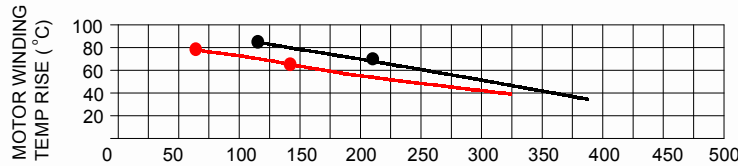

RT-5500/RT-7500

| Type | Number | RH!)) \$\$# | RH!+) \$\$# |
|---------------------------------|--------|-----------------|-----------------|
| Phase | | 3 | 3 |
| Output Kw | 50Hz | 5.5 | 7.5 |
| | 60Hz | 6.3 | 8.6 |
| Voltage V | 50Hz | 220-240/380-415 | 220-240/380-415 |
| | 60Hz | 220-240/380-415 | 220-240/380-415 |
| Current Amp | 50Hz | 21/12 | 27/15.6 |
| | 60Hz | 26.5/15.3 | 34/19.6 |
| Vacuum mbar | 50Hz | 270 | 300 |
| | 60Hz | 290 | 350 |
| Pressure mbar | 50Hz | 300 | 400 |
| | 60Hz | 290 | 400 |
| Air Flow m ³ /min | 50Hz | 9.2 | 9.2 |
| | 60Hz | 10.9 | 10.9 |
| Insulation Class | | H | H |

RT-5500/3 & RT-7500/3 series (Blowing)

50Hz _____

60Hz _____

The technical data is based on 1 bar (abs.) free atmosphere and 20° C with Inlet air density 1.2kg/m³, includes 10% variance.

RT-5500/3 & RT-7500/3 series (Suction)

50Hz —————

60Hz —————

The technical data is based on 1 bar (abs.) free atmosphere and 20° Cwith Inlet air density 1.2kg/m³,includes 10%variance.

Drawing name : RT-5500 & RT-7500

Airtec Air Systems Ltd

Valley House, Lees Road, Mossley, OL5 0PG, UK