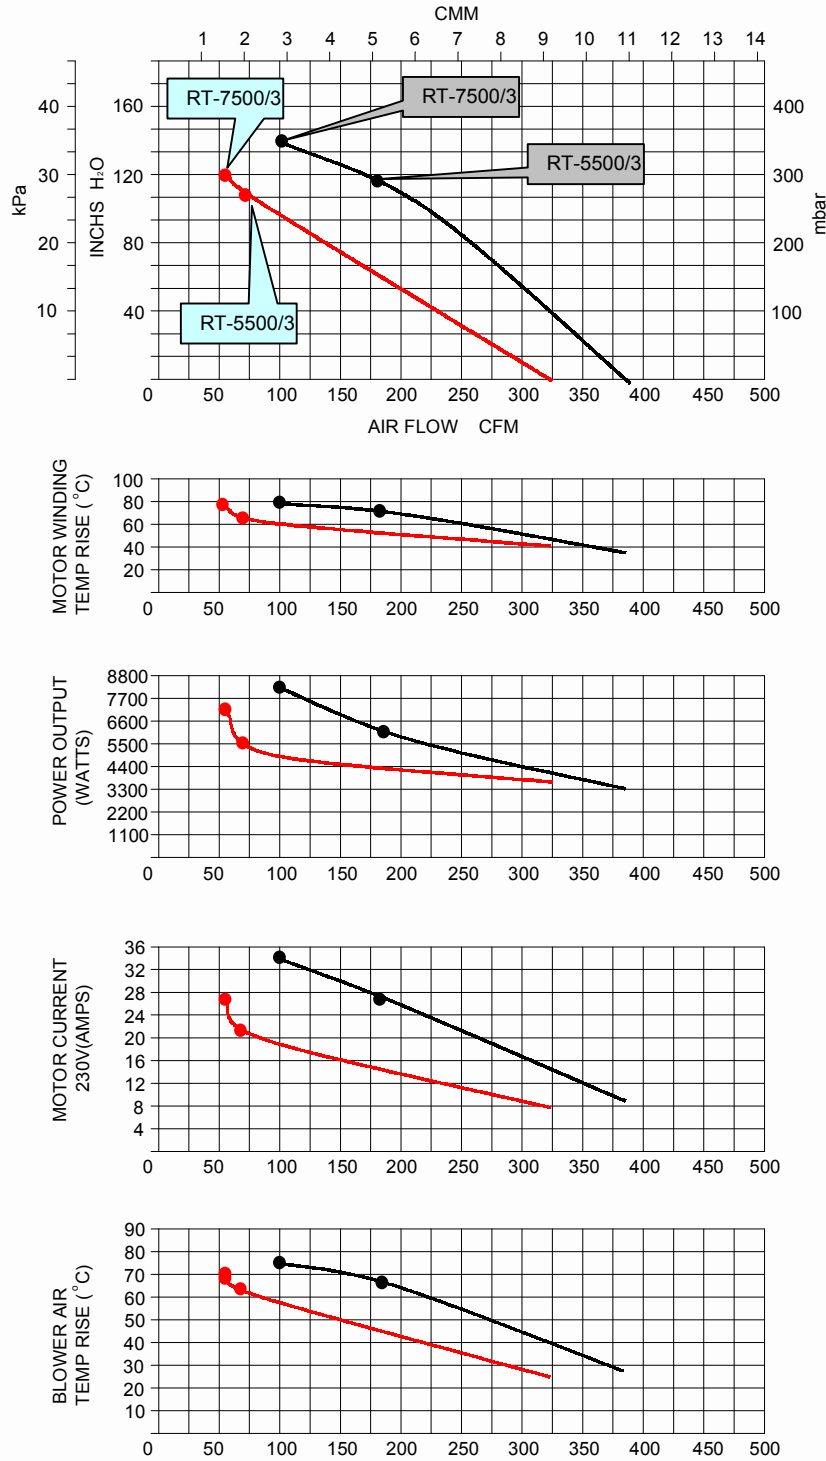

RT-5500/RT-7500

| Type | Number | RH!)) \$\$# | RH!+) \$\$# |
|---------------------------------|--------|-----------------|-----------------|
| Phase | | 3 | 3 |
| Output Kw | 50Hz | 5.5 | 7.5 |
| | 60Hz | 6.3 | 8.6 |
| Voltage V | 50Hz | 220-240/380-415 | 220-240/380-415 |
| | 60Hz | 220-240/380-415 | 220-240/380-415 |
| Current Amp | 50Hz | 21/12 | 27/15.6 |
| | 60Hz | 26.5/15.3 | 34/19.6 |
| Vacuum mbar | 50Hz | 270 | 300 |
| | 60Hz | 290 | 350 |
| Pressure mbar | 50Hz | 300 | 400 |
| | 60Hz | 290 | 400 |
| Air Flow m ³ /min | 50Hz | 9.2 | 9.2 |
| | 60Hz | 10.9 | 10.9 |
| Insulation Class | | H | H |

RT-5500/3 & RT-7500/3 series (Blowing)

50Hz _____

60Hz _____

The technical data is based on 1 bar (abs.) free atmosphere and 20° C with Inlet air density 1.2kg/m³, includes 10% variance.

RT-5500/3 & RT-7500/3 series (Suction)

50Hz —————

60Hz —————

The technical data is based on 1 bar (abs.) free atmosphere and 20° Cwith Inlet air density 1.2kg/m³,includes 10%variance.

Drawing name : RT-5500 & RT-7500

Airtec Air Systems Ltd

Valley House, Lees Road, Mossley, OL5 0PG, UK