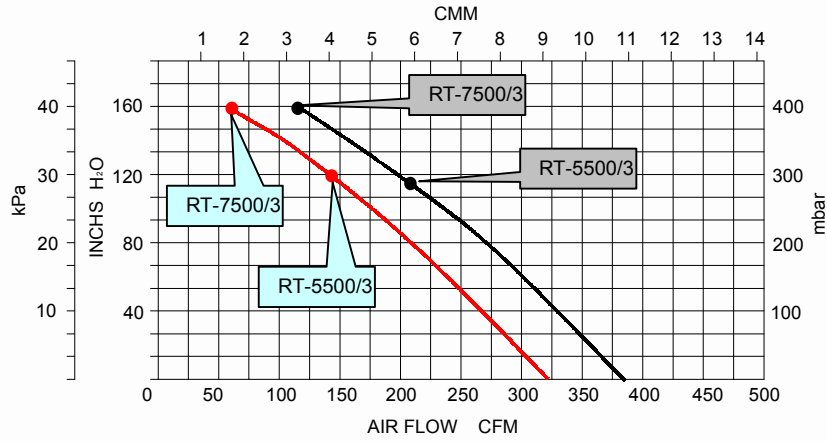

RT-5500/RT-7500

| Type | Number | RH!)) \$\$# | RH!+) \$\$# |
|---------------------------------|--------|-----------------|-----------------|
| Phase | | 3 | 3 |
| Output Kw | 50Hz | 5.5 | 7.5 |
| | 60Hz | 6.3 | 8.6 |
| Voltage V | 50Hz | 220-240/380-415 | 220-240/380-415 |
| | 60Hz | 220-240/380-415 | 220-240/380-415 |
| Current Amp | 50Hz | 21/12 | 27/15.6 |
| | 60Hz | 26.5/15.3 | 34/19.6 |
| Vacuum mbar | 50Hz | 270 | 300 |
| | 60Hz | 290 | 350 |
| Pressure mbar | 50Hz | 300 | 400 |
| | 60Hz | 290 | 400 |
| Air Flow m ³ /min | 50Hz | 9.2 | 9.2 |
| | 60Hz | 10.9 | 10.9 |
| Insulation Class | | H | H |

RT-5500/3 & RT-7500/3 series (Blowing)

50Hz _____

60Hz _____

The technical data is based on 1 bar (abs.) free atmosphere and 20° C with Inlet air density 1.2kg/m³, includes 10% variance.

RT-5500/3 & RT-7500/3 series (Suction)

50Hz —————

60Hz —————

The technical data is based on 1 bar (abs.) free atmosphere and 20° Cwith Inlet air density 1.2kg/m³,includes 10%variance.

Drawing name : RT-5500 & RT-7500

Airtec Air Systems Ltd

Valley House, Lees Road, Mossley, OL5 0PG, UK