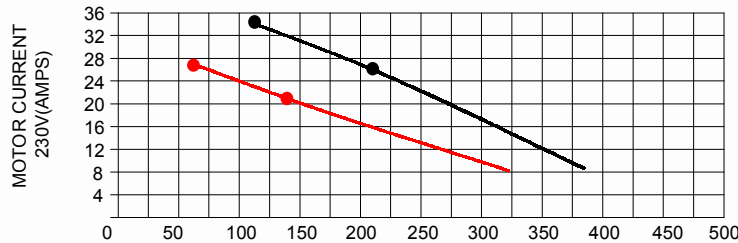

RT-5500/RT-7500

| Type | Number | RH!)) \$\$# | RH!+) \$\$# |
|---------------------------------|--------|-----------------|-----------------|
| Phase | | 3 | 3 |
| Output Kw | 50Hz | 5.5 | 7.5 |
| | 60Hz | 6.3 | 8.6 |
| Voltage V | 50Hz | 220-240/380-415 | 220-240/380-415 |
| | 60Hz | 220-240/380-415 | 220-240/380-415 |
| Current Amp | 50Hz | 21/12 | 27/15.6 |
| | 60Hz | 26.5/15.3 | 34/19.6 |
| Vacuum mbar | 50Hz | 270 | 300 |
| | 60Hz | 290 | 350 |
| Pressure mbar | 50Hz | 300 | 400 |
| | 60Hz | 290 | 400 |
| Air Flow m ³ /min | 50Hz | 9.2 | 9.2 |
| | 60Hz | 10.9 | 10.9 |
| Insulation Class | | H | H |

RT-5500/3 & RT-7500/3 series (Blowing)

50Hz _____

60Hz _____

The technical data is based on 1 bar (abs.) free atmosphere and 20° C with Inlet air density 1.2kg/m³, includes 10% variance.

RT-5500/3 & RT-7500/3 series (Suction)

50Hz —————

60Hz —————

The technical data is based on 1 bar (abs.) free atmosphere and 20° Cwith Inlet air density 1.2kg/m³,includes 10%variance.

Drawing name : RT-5500 & RT-7500

Airtec Air Systems Ltd

Valley House, Lees Road, Mossley, OL5 0PG, UK