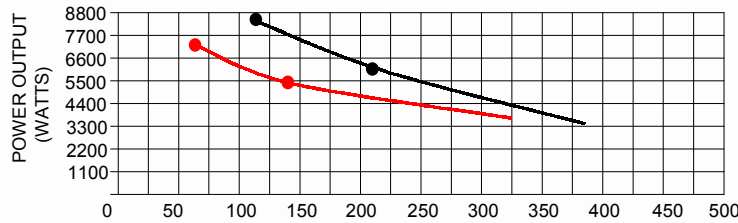

RT-5500/RT-7500

| Type | Number | RH!)) \$\$# | RH!+) \$\$# |
|---------------------------------|--------|-----------------|-----------------|
| Phase | | 3 | 3 |
| Output Kw | 50Hz | 5.5 | 7.5 |
| | 60Hz | 6.3 | 8.6 |
| Voltage V | 50Hz | 220-240/380-415 | 220-240/380-415 |
| | 60Hz | 220-240/380-415 | 220-240/380-415 |
| Current Amp | 50Hz | 21/12 | 27/15.6 |
| | 60Hz | 26.5/15.3 | 34/19.6 |
| Vacuum mbar | 50Hz | 270 | 300 |
| | 60Hz | 290 | 350 |
| Pressure mbar | 50Hz | 300 | 400 |
| | 60Hz | 290 | 400 |
| Air Flow m ³ /min | 50Hz | 9.2 | 9.2 |
| | 60Hz | 10.9 | 10.9 |
| Insulation Class | | H | H |

RT-5500/3 & RT-7500/3 series (Blowing)

50Hz _____

60Hz _____

The technical data is based on 1 bar (abs.) free atmosphere and 20° C with Inlet air density 1.2kg/m³, includes 10% variance.

RT-5500/3 & RT-7500/3 series (Suction)

50Hz —————

60Hz —————

The technical data is based on 1 bar (abs.) free atmosphere and 20° Cwith Inlet air density 1.2kg/m³,includes 10%variance.

Drawing name : RT-5500 & RT-7500

Airtec Air Systems Ltd

Valley House, Lees Road, Mossley, OL5 0PG, UK